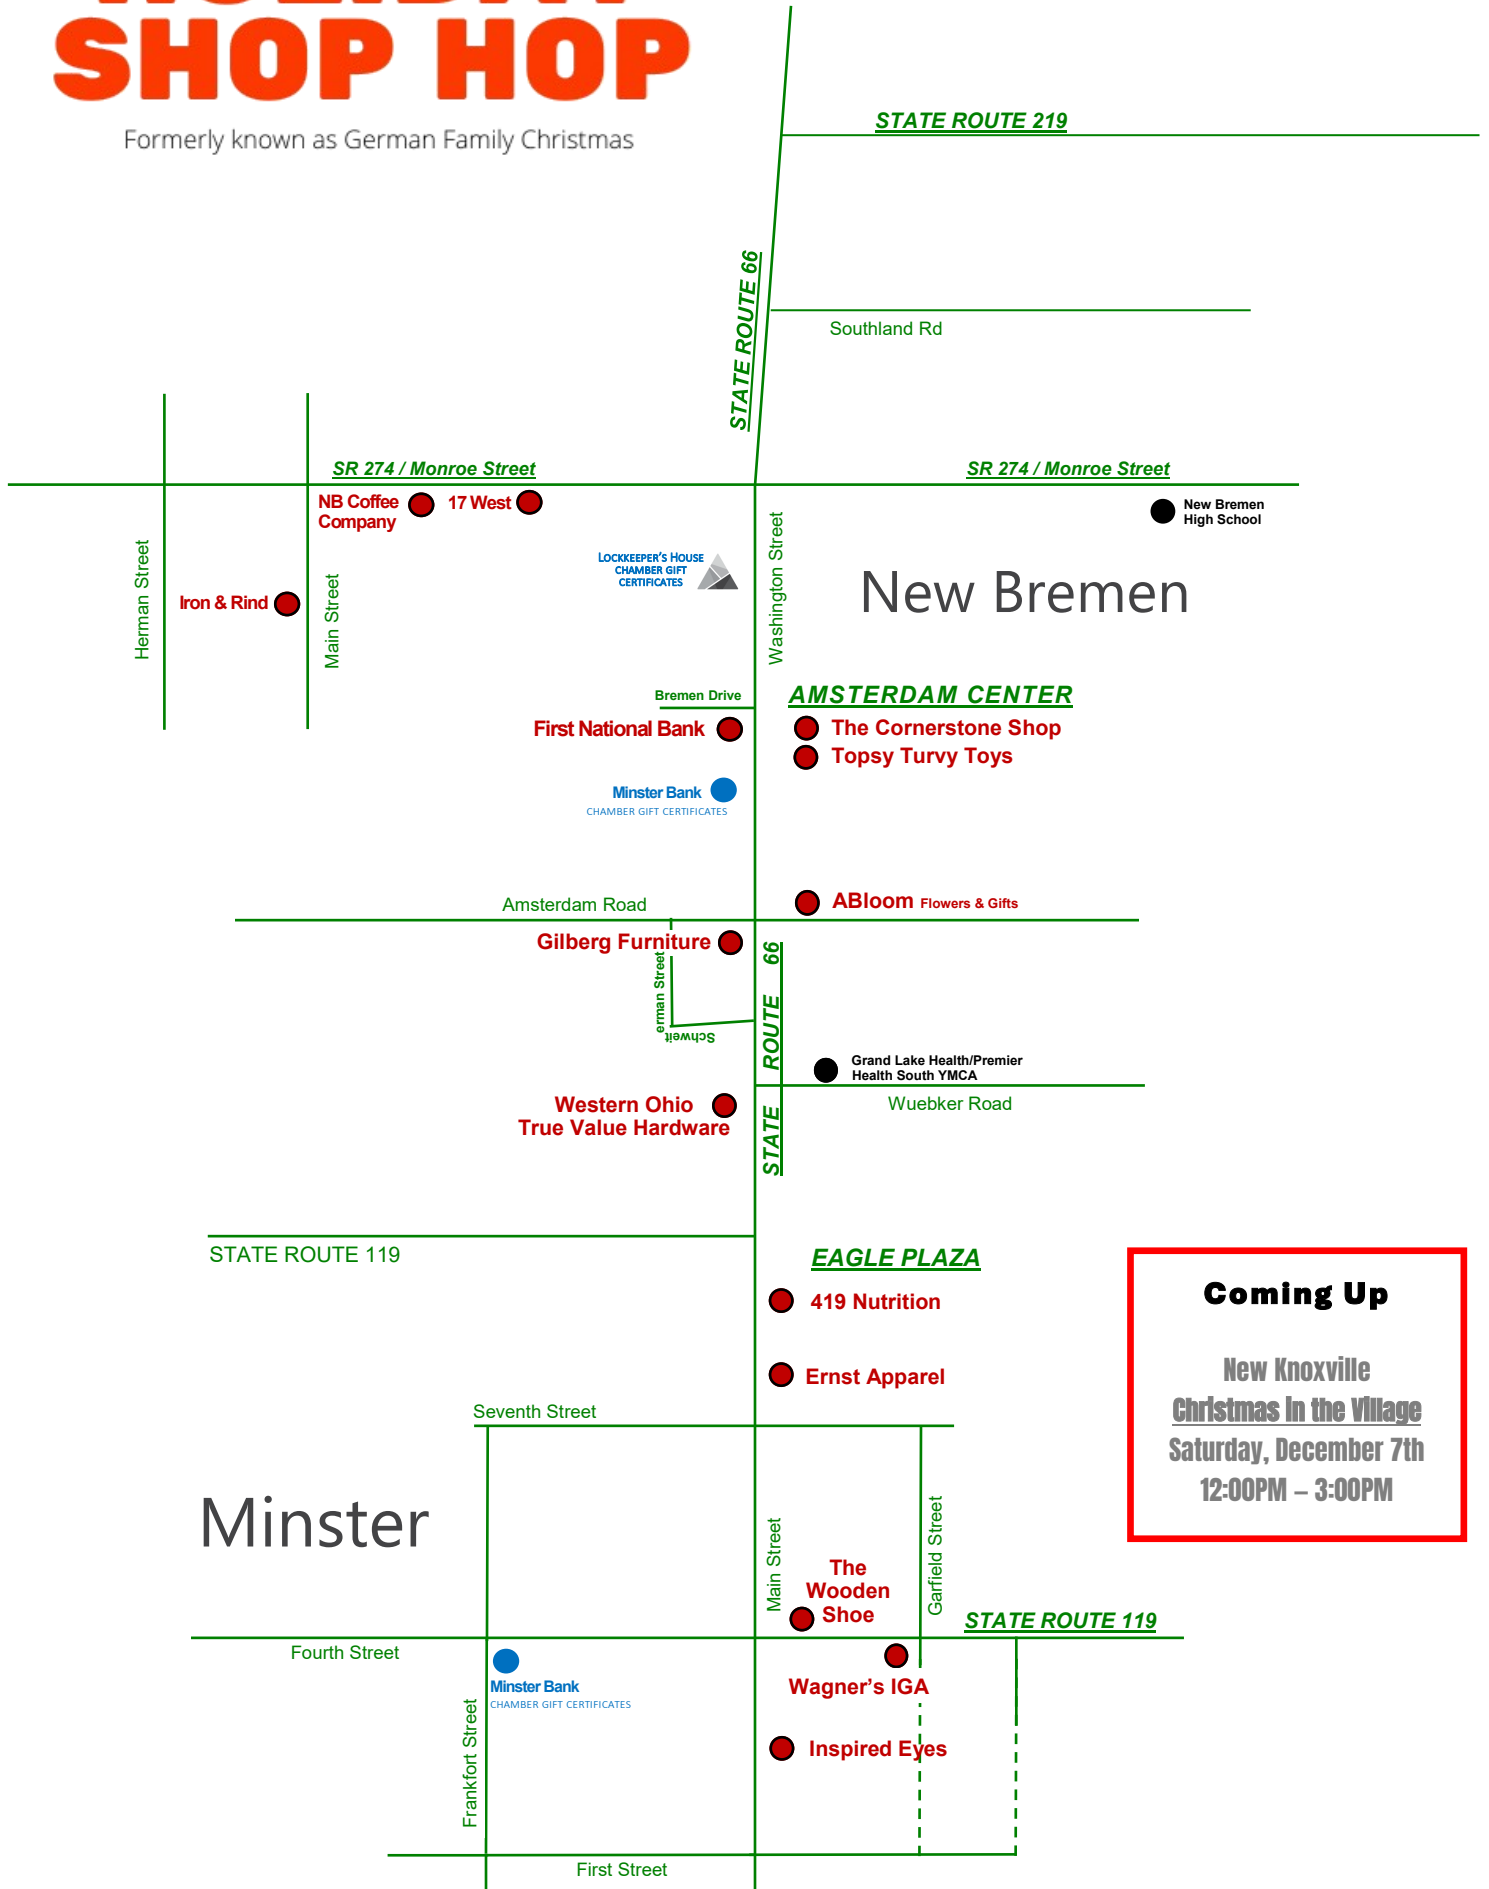

November 7th-10th, 2024

Proudly supported by the

SOUTHWESTERN AUGLAIZE COUNTY
CHAMBER OF COMMERCE
PEOPLE. BUSINESS. COMMUNITY.

HOLIDAY SHOP HOP

Formerly known as German Family Christmas

Coming Up

New Knoxville
Christmas In the Village
Saturday, December 7th
12:00PM – 3:00PM

Hours: Mon-Fri: 11 AM - 9 PM, Sat: 4 PM - 9 PM

Get started on your Holiday Shopping early during the Golden Triangles Holiday Shop Hop! Make sure to stop by 17 West for lunch and dinner and purchase those gift cards. They are great for a St. Nicholas gift on Friday December 6th, 2024, or for teachers, coaches, family members or that favorite person on your list! Come relax and spend the Holidays with 17 West!

THE CORNERSTONE SHOP | Amsterdam Center, SR 66 New Bremen | 419-629-3472

Hours: Mon - Fri: 9 AM - 7 PM, Sat: 9 AM - 4 PM

During the holiday shop hop, the cornerstone shop in New Bremen will be giving away three \$50 gift cards. Stop in to register, browse, and win on Thursday, November 7, through Saturday, November 9. Gift wrapping and smiles are always free at the cornerstone shop!

THE WOODEN SHOE | 6 N. Main St., Minster | 419-628-2349

Hours: Tues/Sun: 4PM-8PM, Wed/Thurs: 11AM-8PM, Fri: 11AM-9PM, Sat: 4PM-9PM

The wooden shoe has freshly made to order cuisines from their scratch kitchen. They take pride in using locally sourced produce making their own corn beef and hand cutting their salmon. Be sure to stop in to try one of their chef driven cuisines!