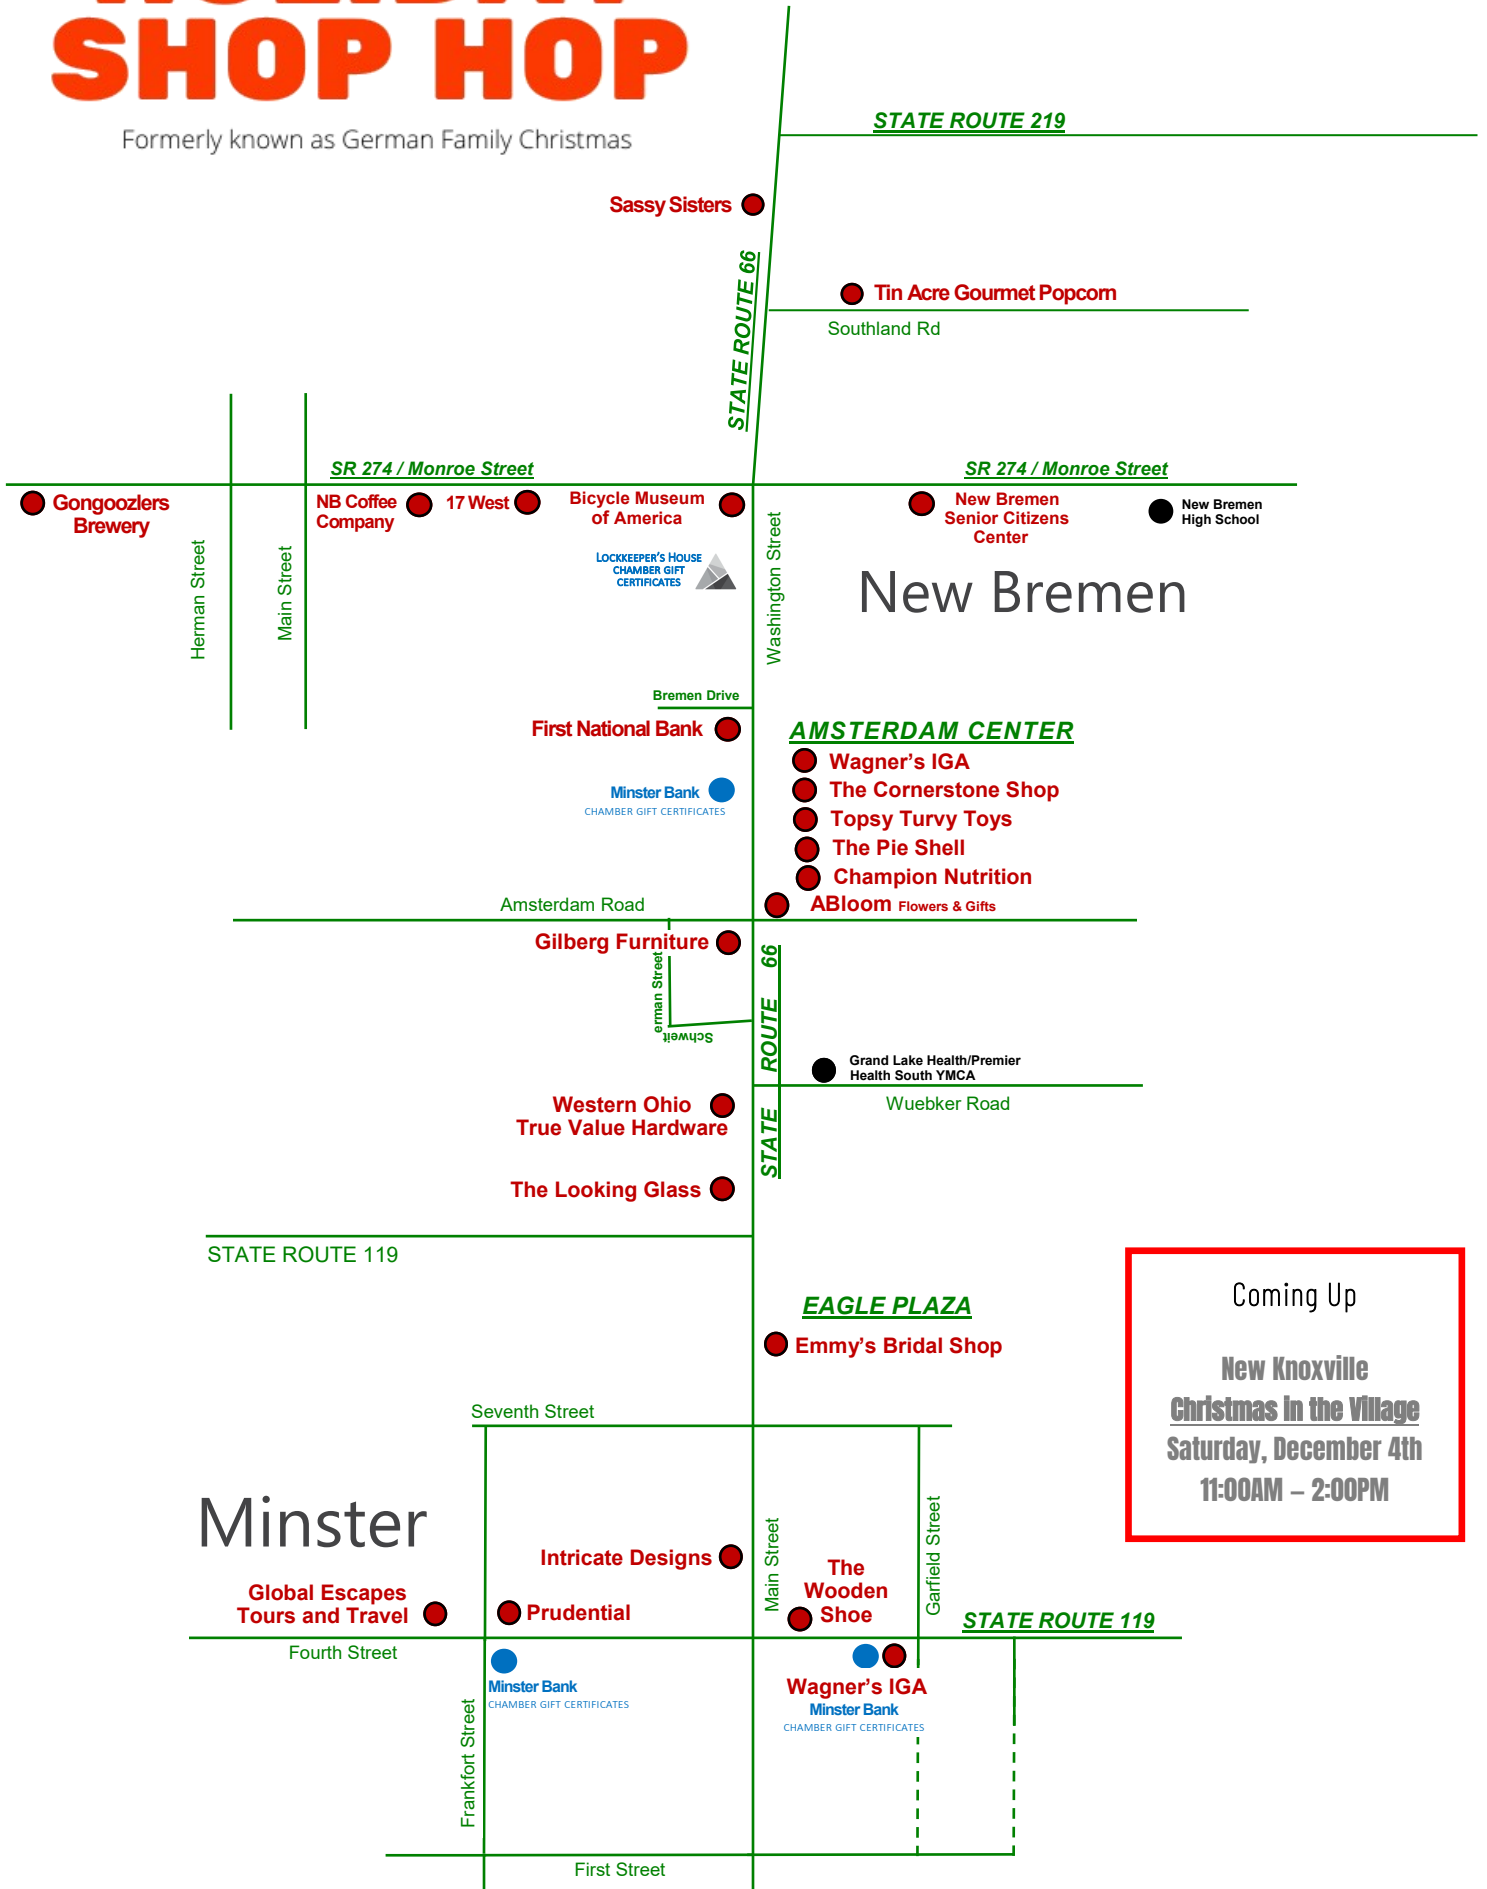

# November 11<sup>th</sup> - 13<sup>th</sup>, 2021

Proudly supported by the

SOUTHWESTERN AUGLAIZE COUNTY  
**CHAMBER OF COMMERCE**  
PEOPLE. BUSINESS. COMMUNITY.

## HOLIDAY SHOP HOP

Formerly known as German Family Christmas

Coming Up

**New Knoxville  
Christmas in the Village**  
Saturday, December 4th  
11:00AM – 2:00PM

Support Your Community. Shop Local.

# Visit All 22 Locations

During our Holiday Shop Hop Open Houses in Southwestern Auglaize County

Presented by Southwestern Auglaize County Chamber of Commerce

**17 WEST | 17 W. Monroe St., New Bremen | 419-629-3800**  
Hours: Mon - Fri: 11 AM - 9 PM, Sat 4 PM - 9 PM  
For 3 days November 11th, 12th and 13th get your holiday shopping done early and purchase 17 West gift cards. Purchase \$50 in gift cards and enter your name for a chance to win a \$100 gift card to 17 West. Example - If you purchase \$200 in gift cards, we will enter your name in the drawing 4 times. Remember gift cards make great gifts for parents, teachers, bus drivers, that hard to buy for person on your list, and they make great stocking stuffers! Happy Holidays from 17 West!

**THE BICYCLE MUSEUM | 7 W. Monroe St., New Bremen | 419-629-9249 x12891**  
Hours: Mon-Fri 12 PM - 5 PM, Sat 10 AM-2 PM  
Come visit the Bicycle Museum of America! With over 200 bicycles on display, ranging from the early 19th century to the modern day, there is sure to be something that the whole family can love. During the Shop Hop, the museum will be free of admission, so come inside and see what they have in store!"