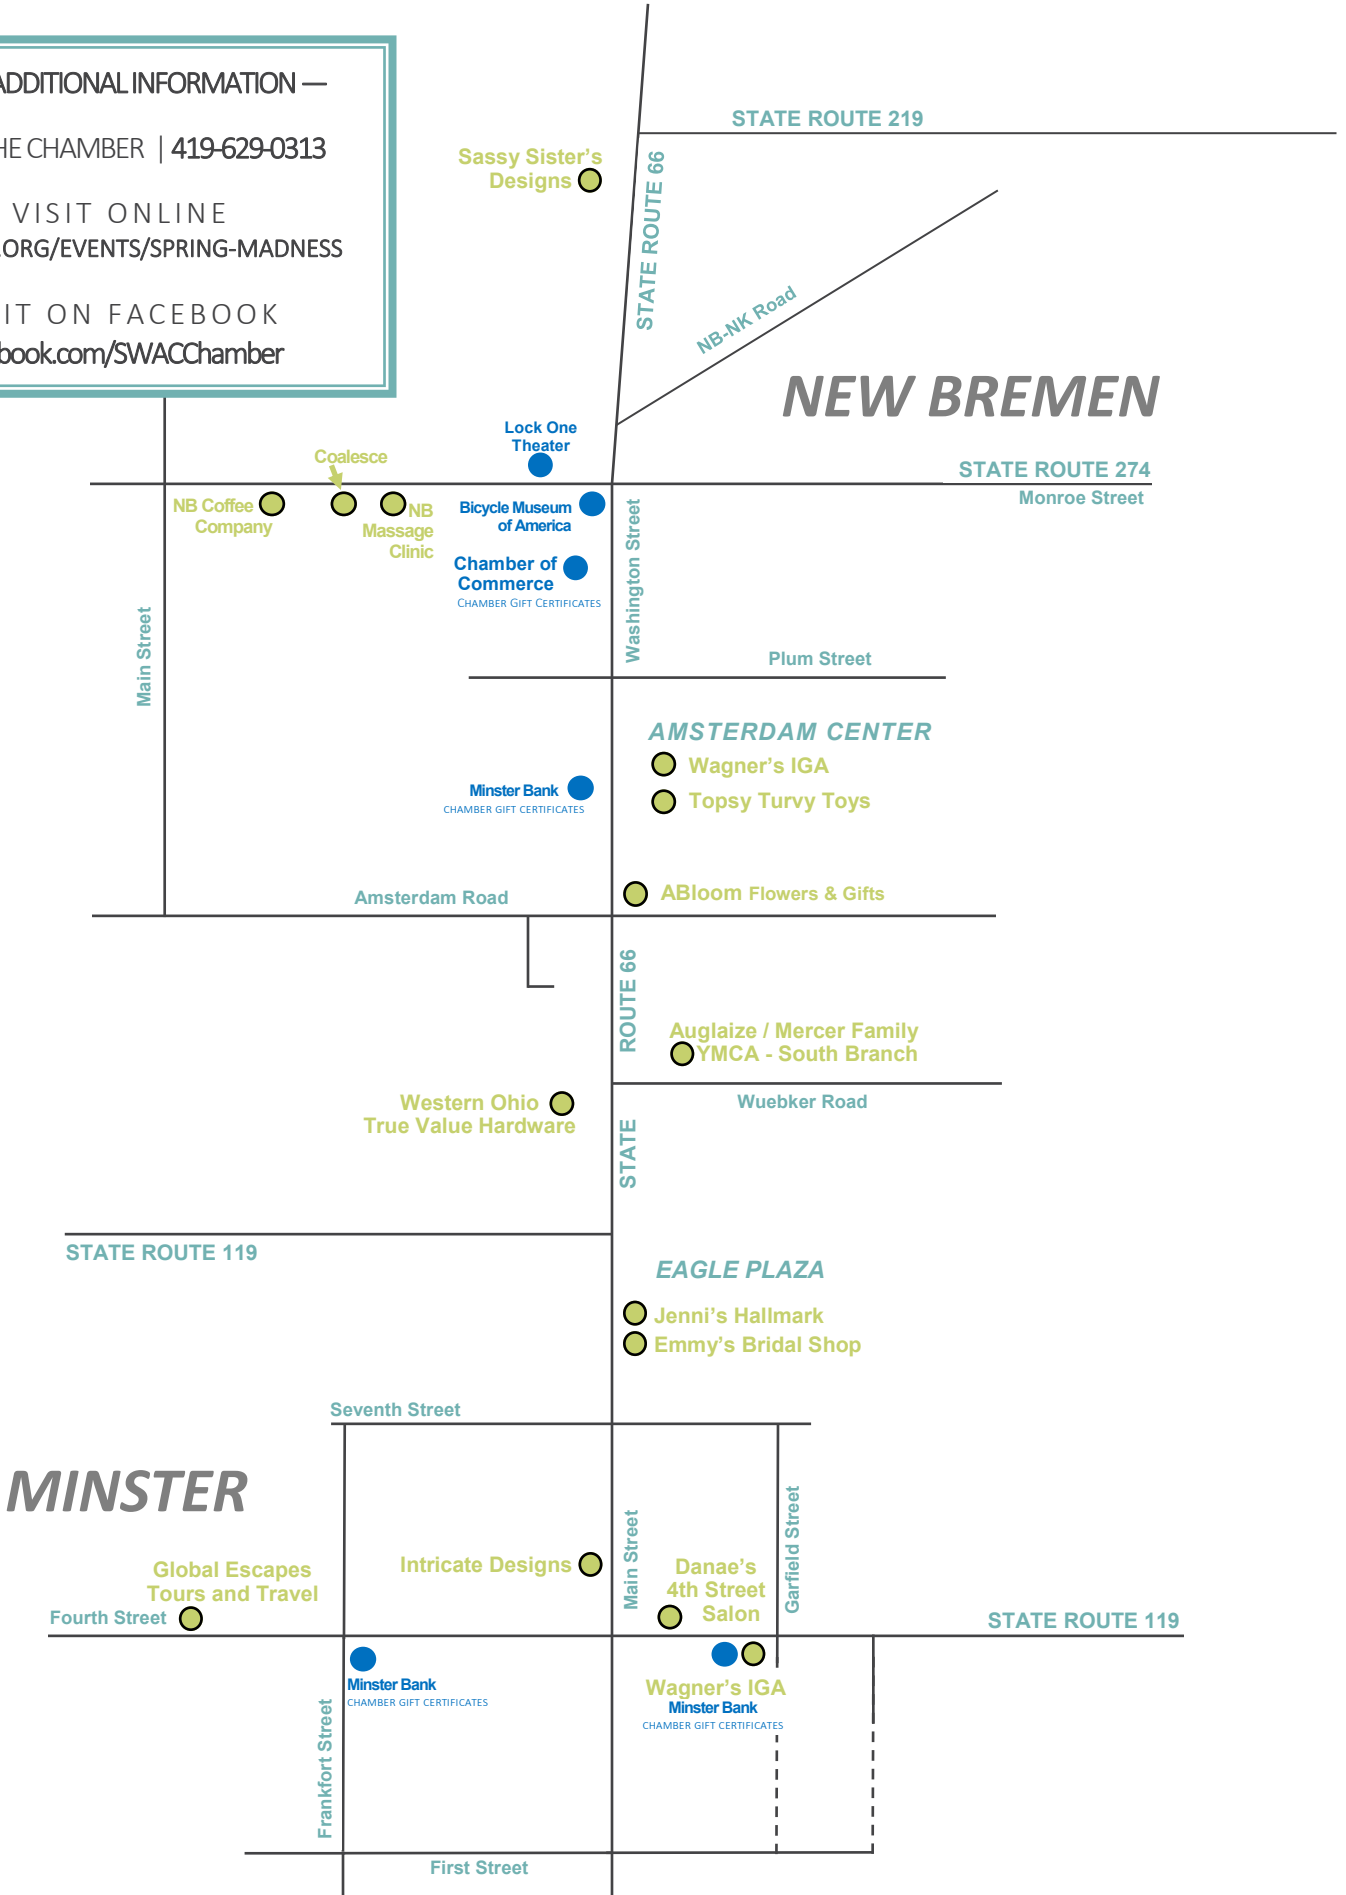

### MINSTER

### NEW BREMEN

# PARTICIPATING LOCATIONS

## GLOBAL ESCAPES TOURS AND TRAVEL

180 W. 4th St. | Minster

Hours: Mon 2-7, W/F 10-4 and by appointment  
 “Find Your Beach” at Global Escapes Tours and Travel.  
 Specializing in Tropical Destinations, Honeymoons, Family Vacations, Group Travel, BFF getaways. Certified Sandals Specialist, Pepe Club Award-Vacation Express, Cruise Line International Association. Must be 21 to enter drawing. Drawing April 1st.  
 Tel: 419-305-1266 | [www.facebook.com/Global-Escapes-Tours-and-Travel-LLC](http://www.facebook.com/Global-Escapes-Tours-and-Travel-LLC)